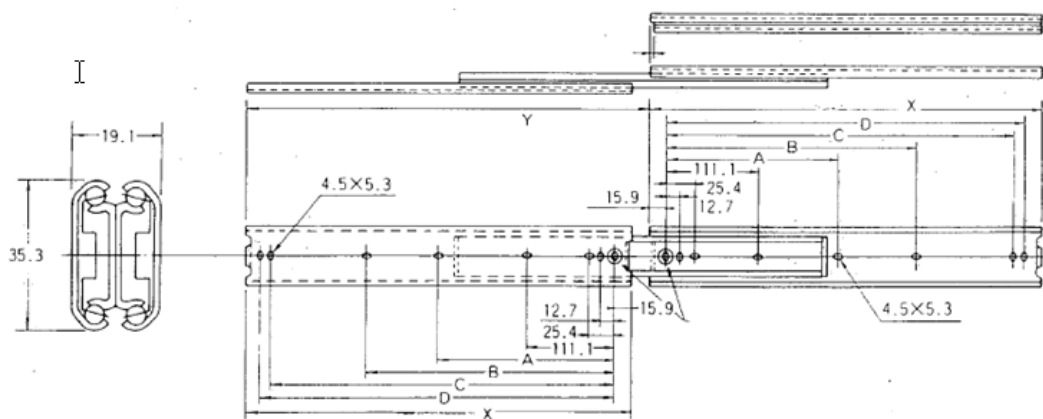

With the help of Agelec in Mount Barker, we once again have the KETT RICETER grain moisture meters. Turn to page 4 for more information.

JOHN DEERE

FYH LINEAR SLIDES

-IN STOCK-

We have in stock at the AG branch a selection of FYH Linear Slides. These have a huge amount of uses including roller draw slides, fridge slides, or tool-box slides. They come in sizes ranging from (closed length) 305mm to 711mm.

On the table below you can see what each size will extend out to. They are extremely durable and built solid. The weight range on the chart below is for a pair. They can also be mounted on their side (vertically) but the weight rating goes down to a third of original. Each side of the slide has mounting holes pre drilled to make it easy to attach them.

Part No.	X	Y	A	B	C	D	Kg
D201-12	305	327	-	149.2	260.3	273.0	72
D201-14	356	378	-	200.0	311.1	323.8	69
D201-16	406	429	-	250.8	361.9	374.6	66
D201-18	457	479	212.7	301.6	412.7	425.4	61
D201-20	508	530	238.1	352.4	463.5	476.2	59
D201-22	559	581	263.5	403.2	514.3	527.0	53
D201-24	610	632	288.9	454.0	565.1	577.8	47
D201-26	660	682	314.3	504.8	615.9	628.6	43
D201-28	711	733	339.7	555.6	666.7	679.4	37